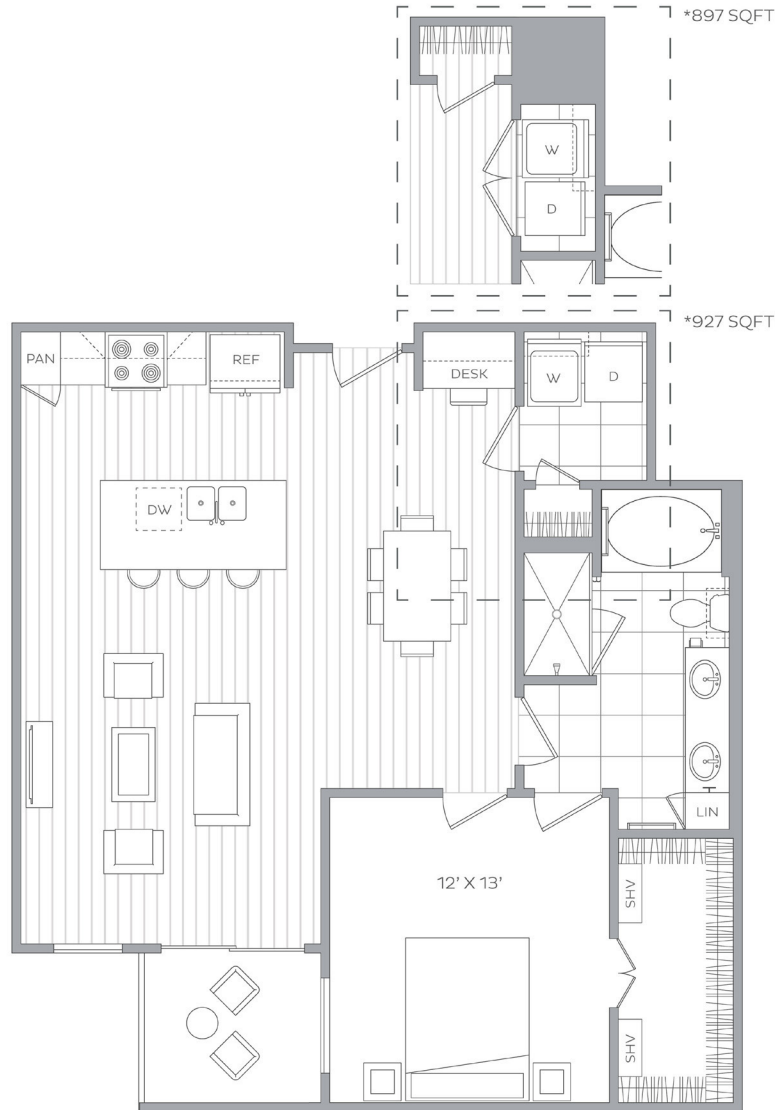

1 BED / 1 BATH

921  
SQ. FT.

 <b>CIRRO</b> KING OF PRUSSIA	625 S. Goddard Blvd.   King of Prussia, PA 19406
	<a href="http://www.cirrokingofprussia.com">www.cirrokingofprussia.com</a>

\*Floor plans are artist's rendering. All dimensions are approximate. Actual product and specifications may vary in dimension or detail. Not all features are available in every apartment. Prices and availability are subject to change. Please see a representative for details.