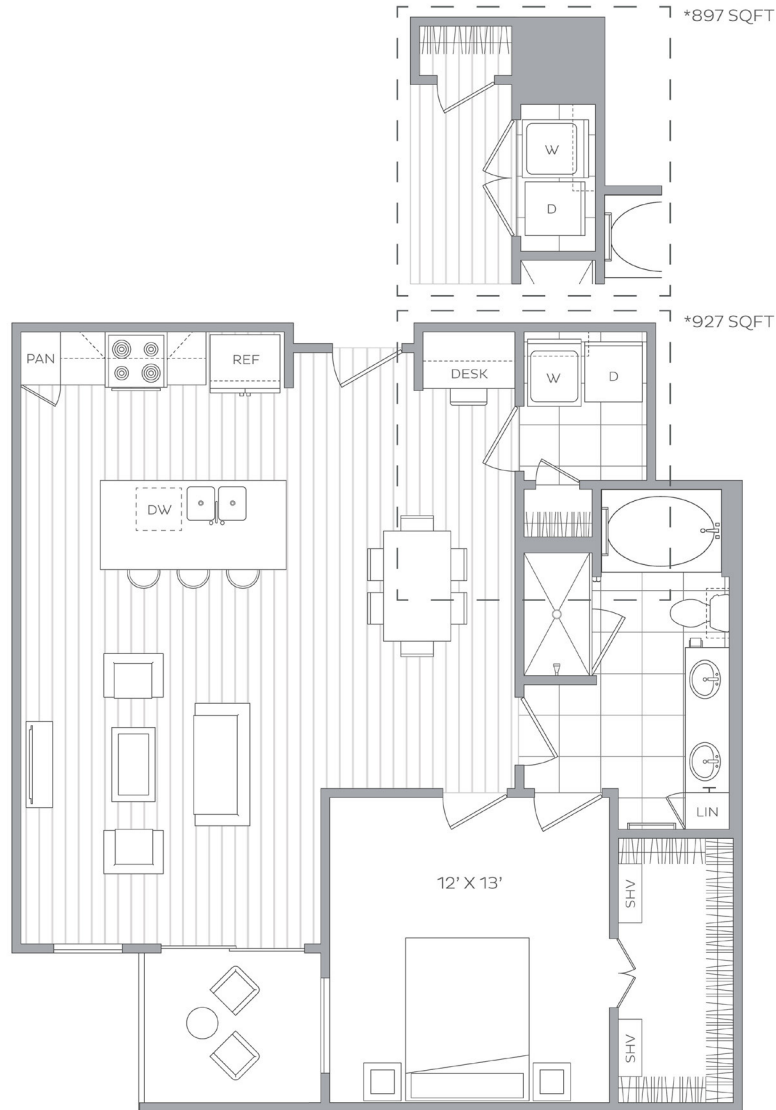

1 BED / 1 BATH

921  
SQ. FT.

 <b>CIRRO</b> KING OF PRUSSIA	625 S. Goddard Blvd.   King of Prussia, PA 19406
	<a href="http://www.hanoverkingofprussia.com">www.hanoverkingofprussia.com</a>

\*Floor plans are artist's rendering. All dimensions are approximate. Actual product and specifications may vary in dimension or detail. Not all features are available in every apartment. Prices and availability are subject to change. Please see a representative for details.