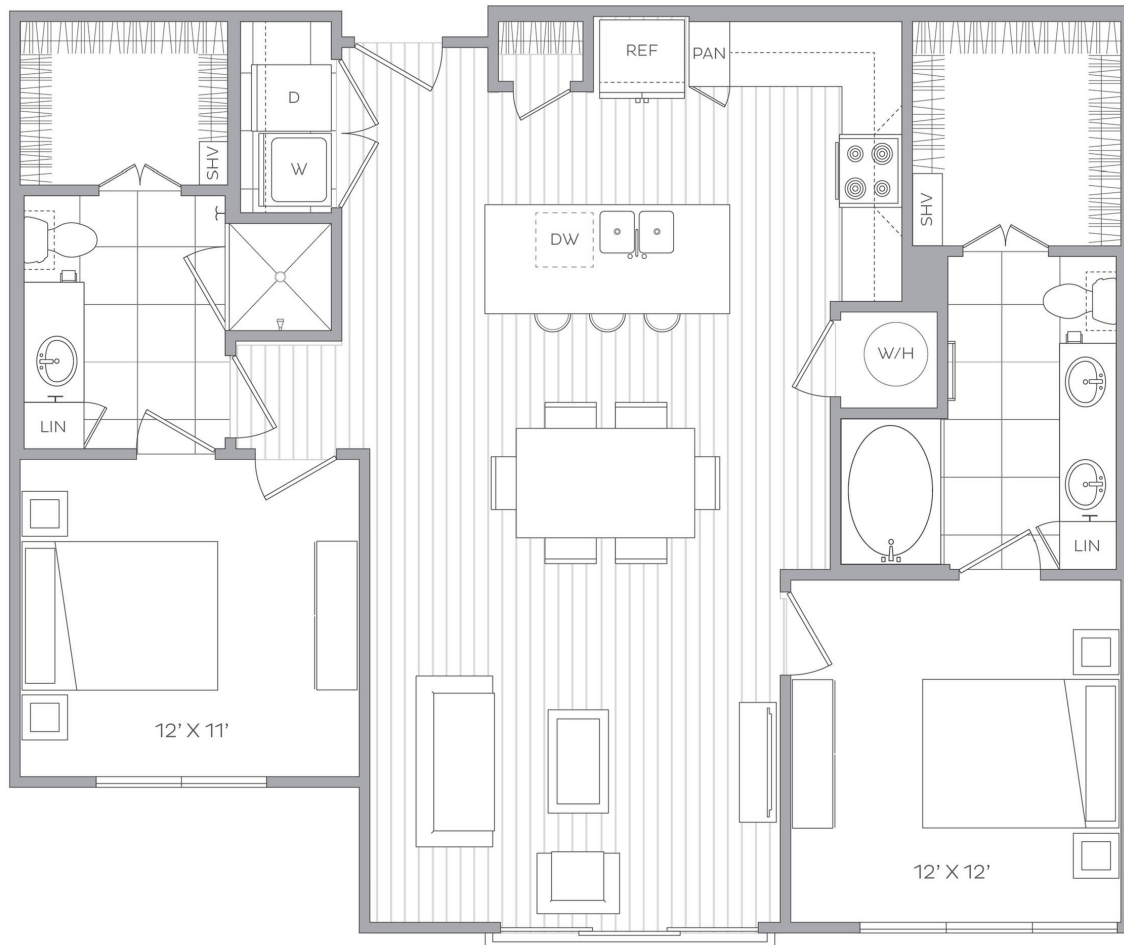

K

2 BED / 2 BATH

1174

SQ. FT.

 <p>CIRRO KING OF PRUSSIA</p>	625 S. Goddard Blvd. King of Prussia, PA 19406
	www.hanoverkingofprussia.com

*Floor plans are artist's rendering. All dimensions are approximate. Actual product and specifications may vary in dimension or detail. Not all features are available in every apartment. Prices and availability are subject to change. Please see a representative for details.