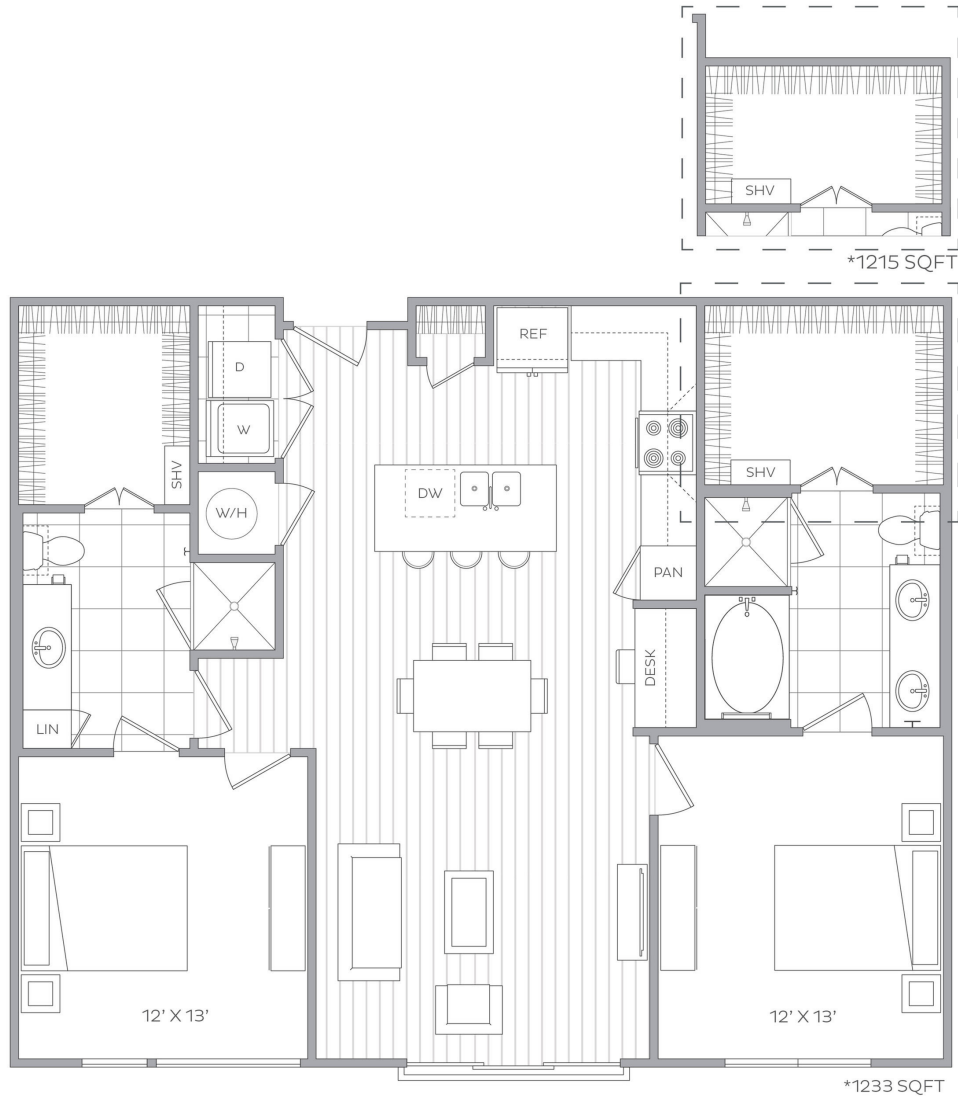

L

2 BED / 2 BATH

1229
SQ. FT.

 CIRRO <small>KING OF PRUSSIA</small>	625 S. Goddard Blvd. King of Prussia, PA 19406
	www.cirrokingofprussia.com

*Floor plans are artist's rendering. All dimensions are approximate. Actual product and specifications may vary in dimension or detail. Not all features are available in every apartment. Prices and availability are subject to change. Please see a representative for details.